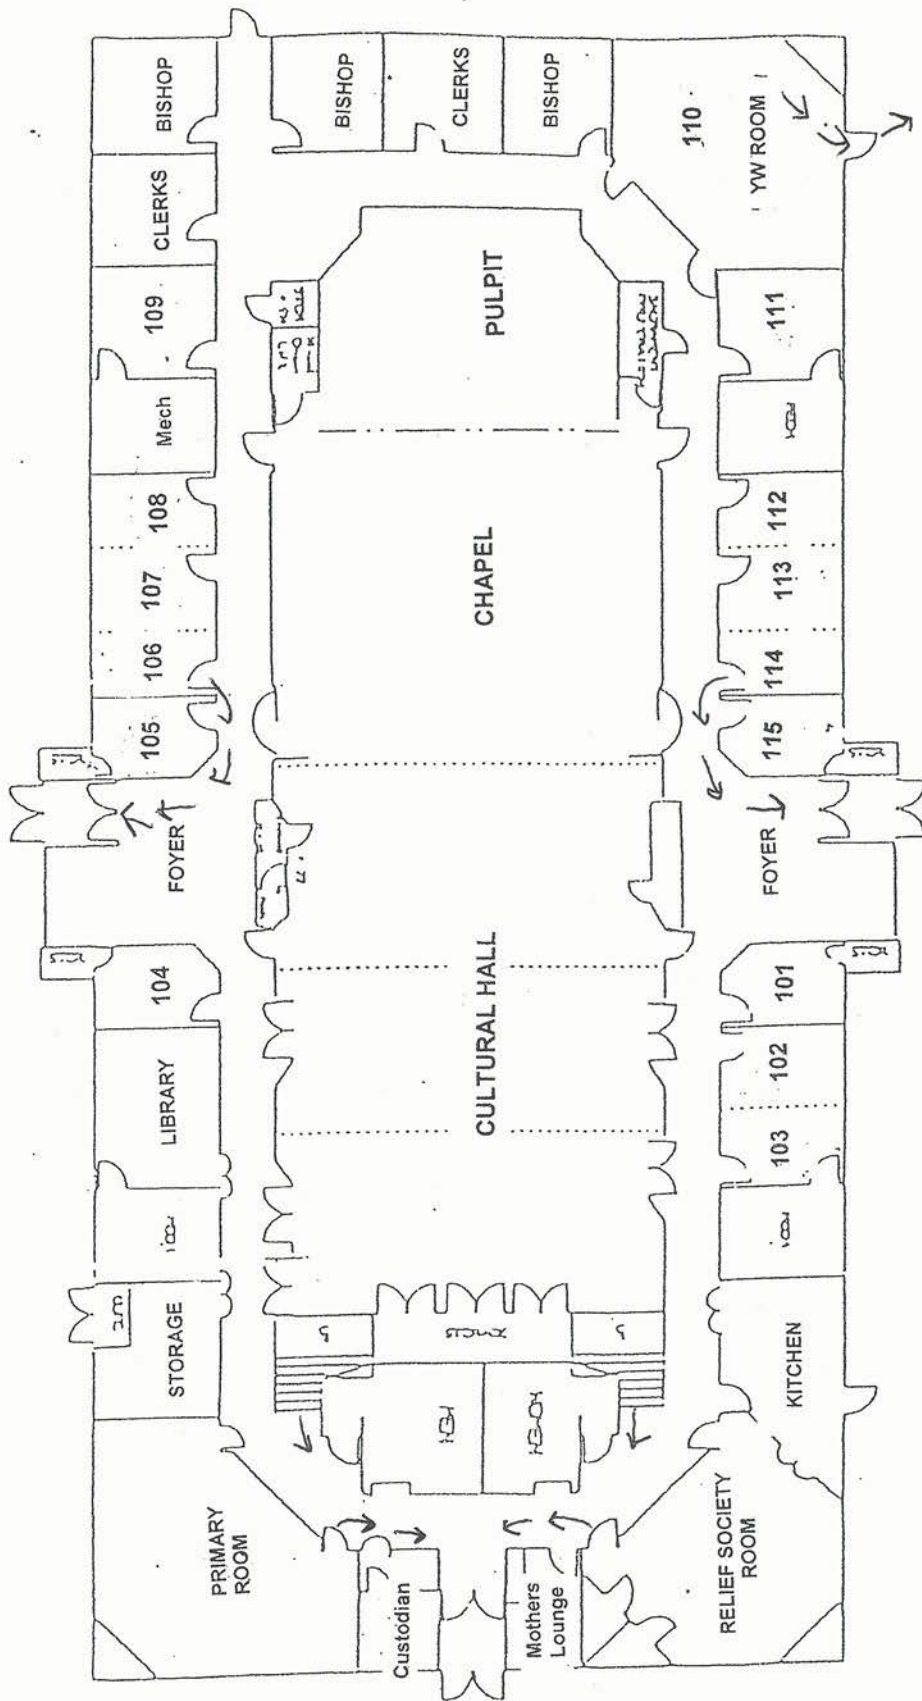

PARKING LOT

NEW PARKING AREA

PARKING LOT

PARKING LOT

KENTWOOD BUILDING 26104 164th Ave. SE, Kent, WA

Foyer Phone: 253-639-0813